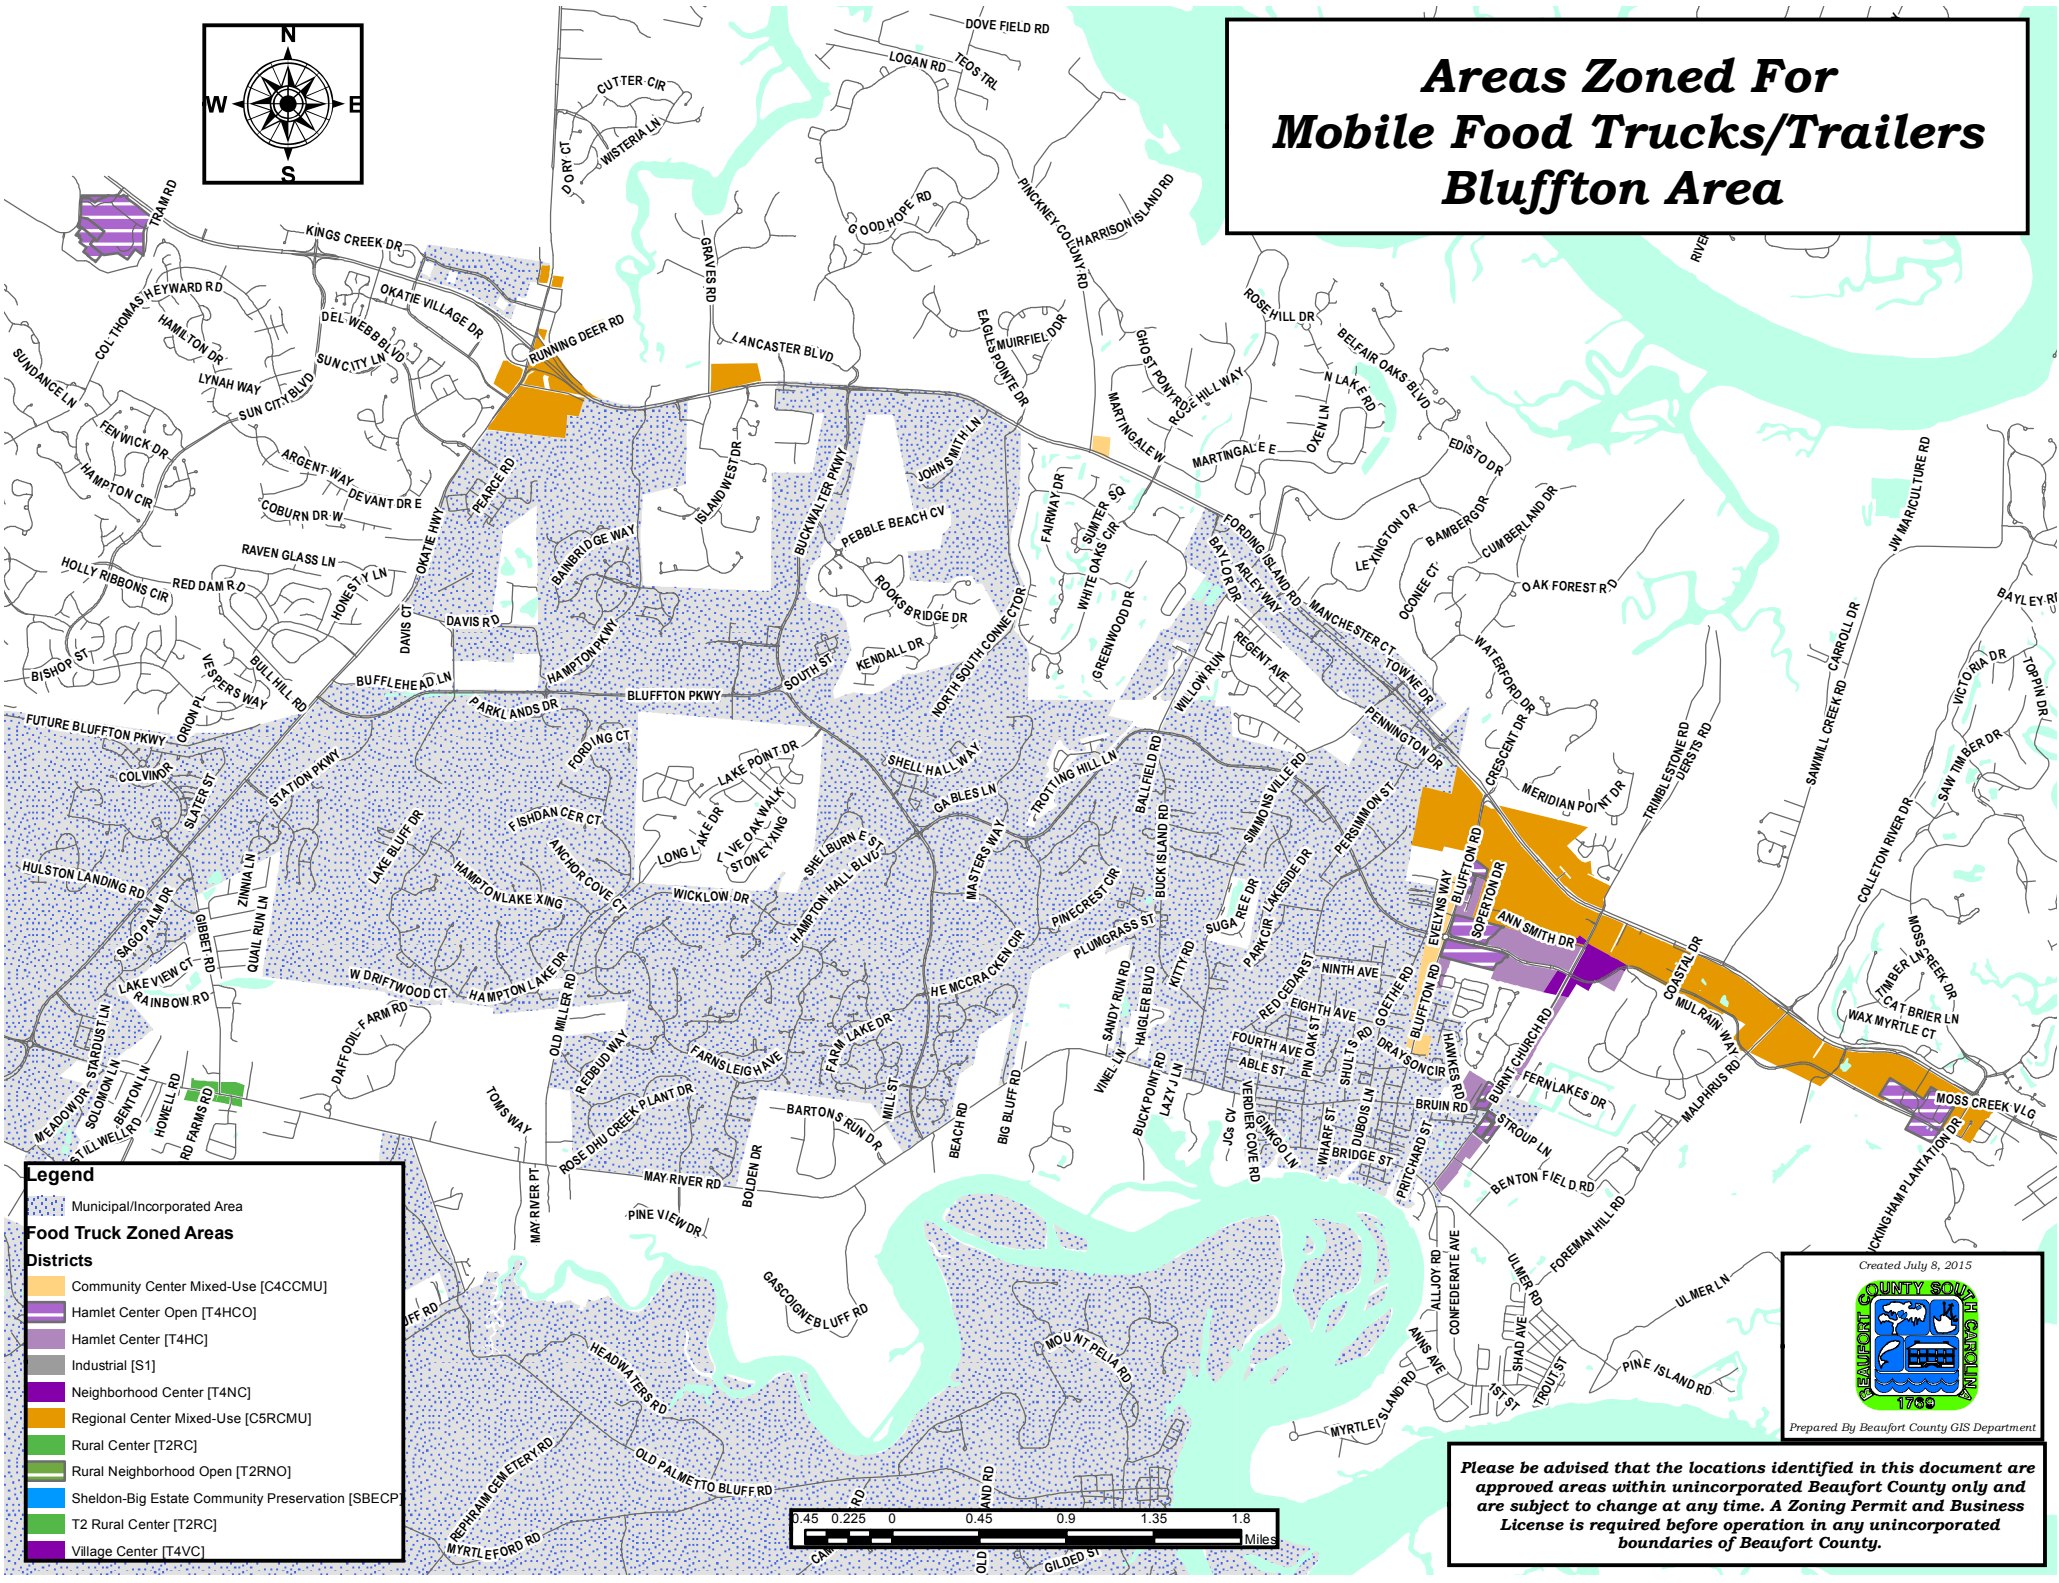

# Areas Zoned For Mobile Food Trucks/Trailers Bluffton Area

**Legend**

- Municipal/Incorporated Area
- Food Truck Zoned Areas**
- Community Center Mixed-Use [C4CCMU]
- Hamlet Center Open [T4HCO]
- Hamlet Center [T4HC]
- Industrial [S1]
- Neighborhood Center [T4NC]
- Regional Center Mixed-Use [C5RCMU]
- Rural Center [T2RC]
- Rural Neighborhood Open [T2RNO]
- Sheldon-Big Estate Community Preservation [SBCEP]
- T2 Rural Center [T2RC]
- Village Center [T4VC]

Created July 8, 2015

Prepared By Beaufort County GIS Department

**Please be advised that the locations identified in this document are approved areas within unincorporated Beaufort County only and are subject to change at any time. A Zoning Permit and Business License is required before operation in any unincorporated boundaries of Beaufort County.**