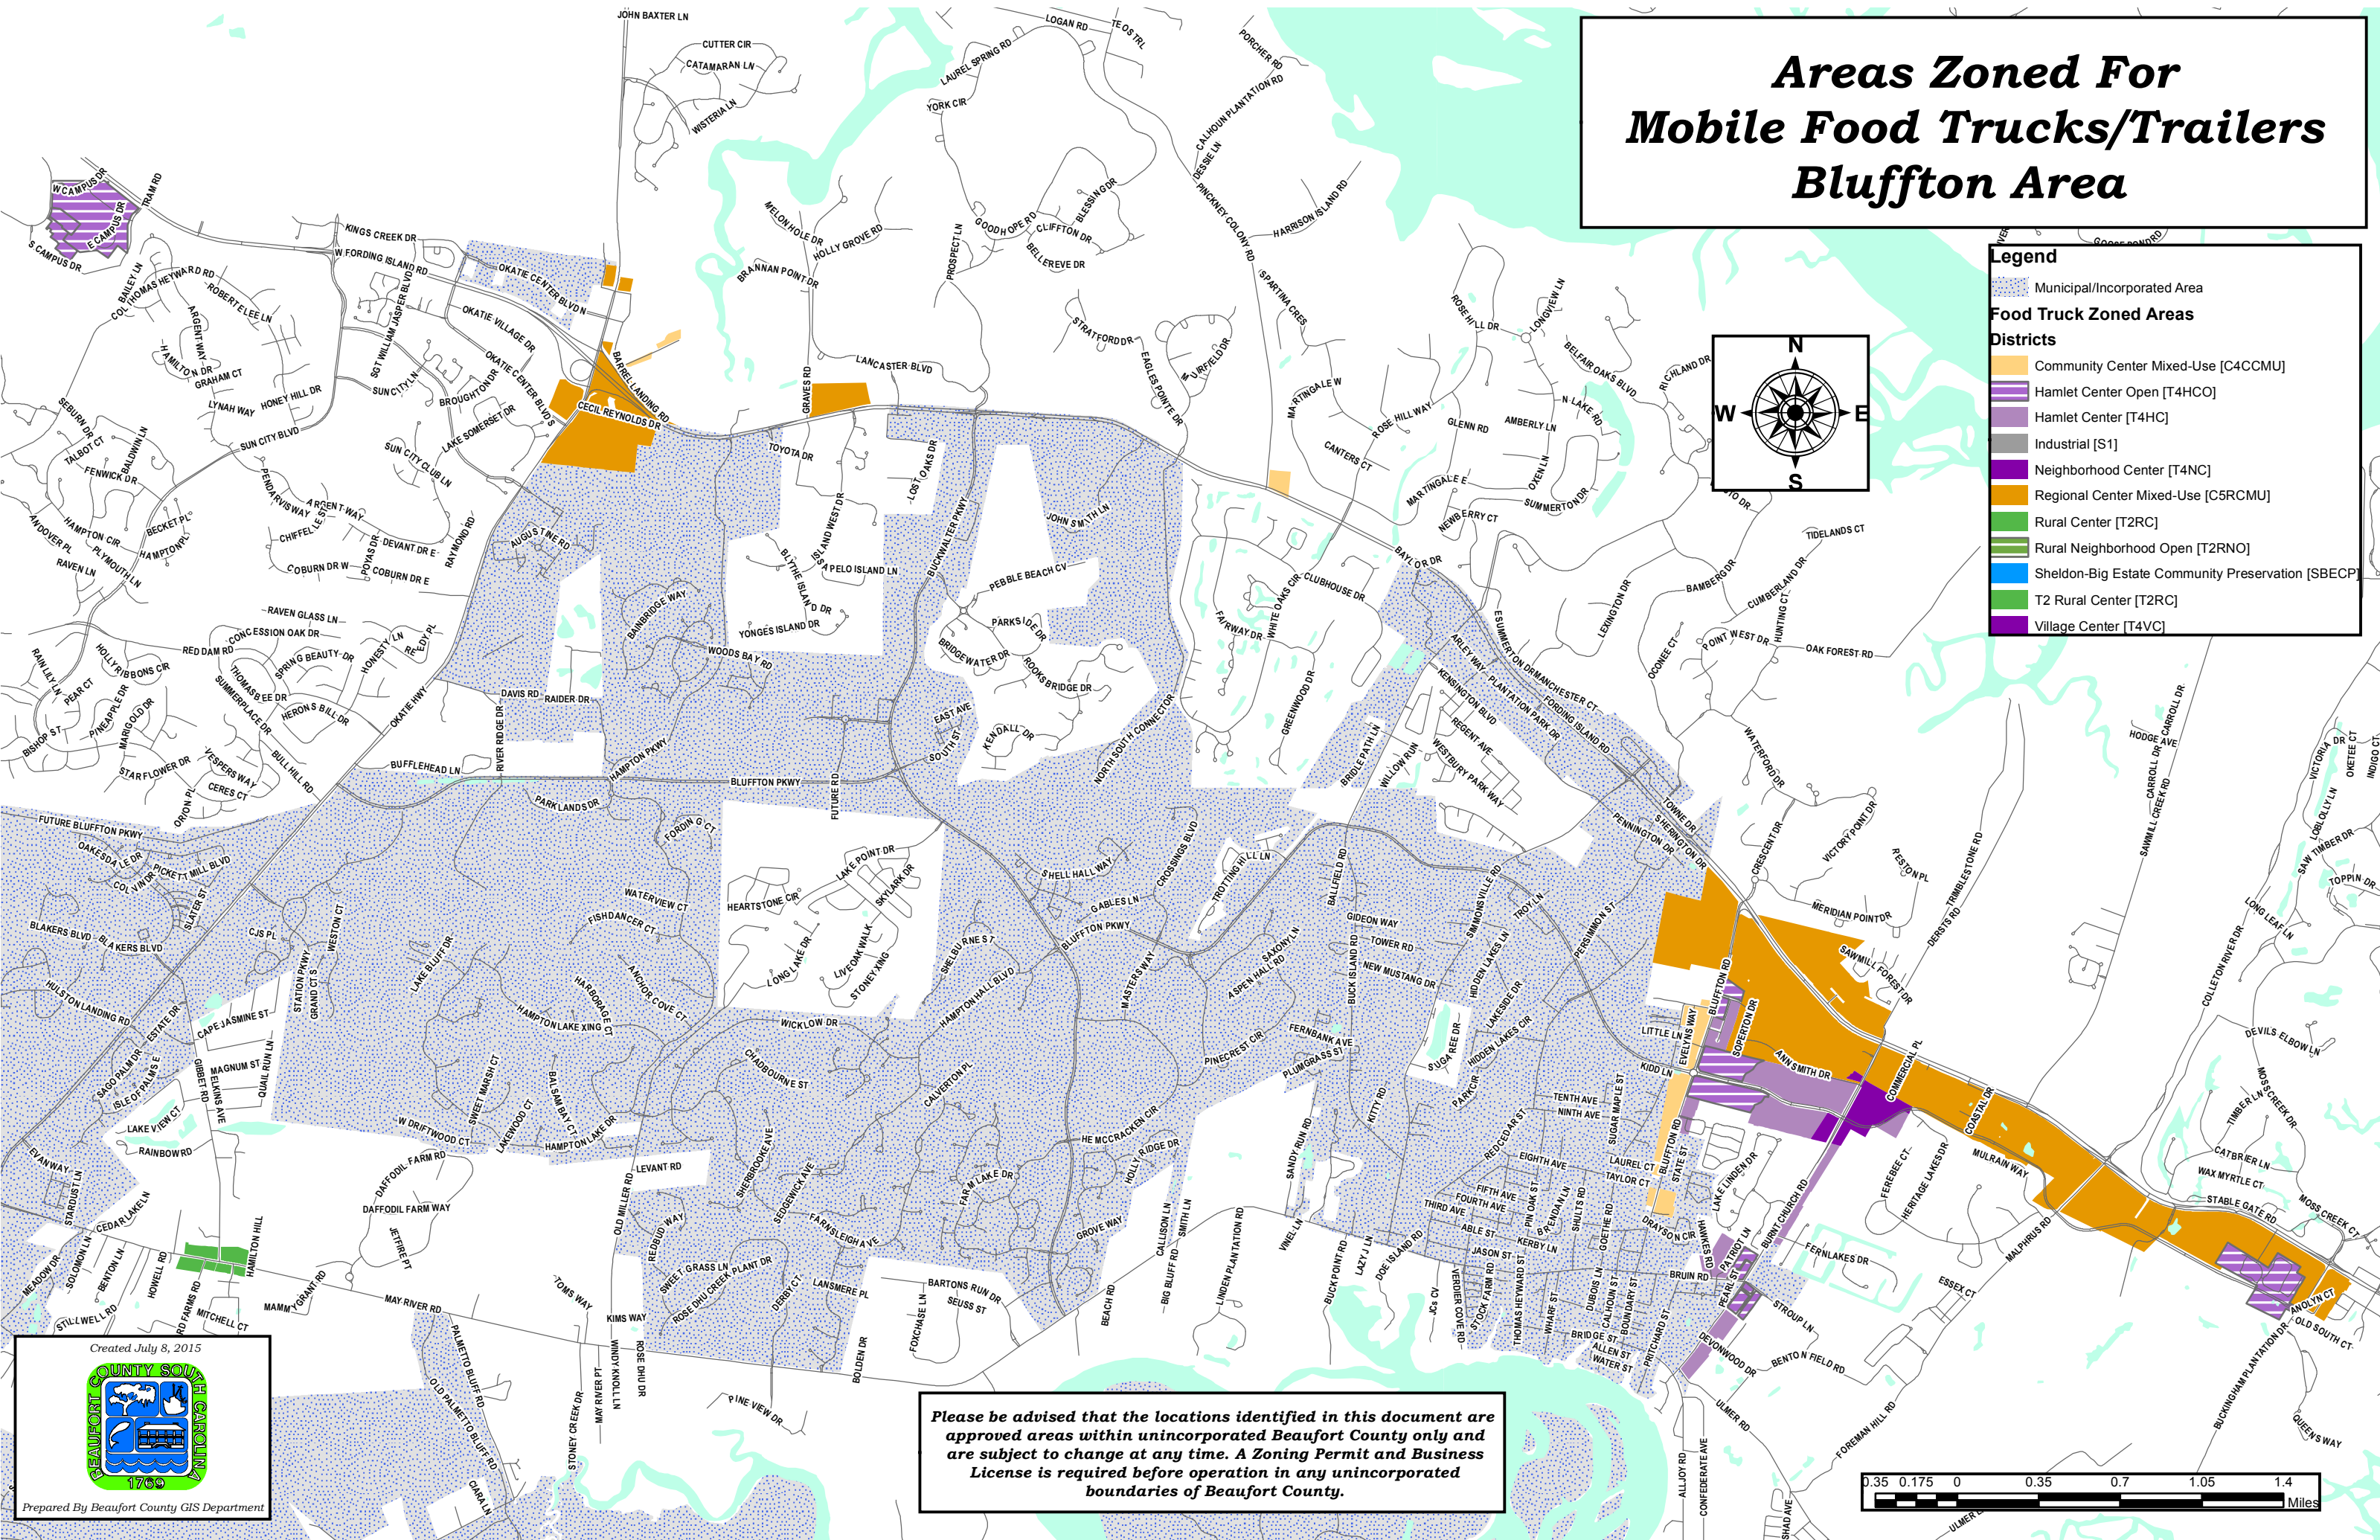

# Areas Zoned For Mobile Food Trucks/Trailers Bluffton Area

**Legend**

Municipal/Incorporated Area

**Food Truck Zoned Areas**

**Districts**

- Community Center Mixed-Use [C4CCMU]
- Hamlet Center Open [T4HCO]
- Hamlet Center [T4HC]
- Industrial [S1]
- Neighborhood Center [T4NC]
- Regional Center Mixed-Use [C5RCMU]
- Rural Center [T2RC]
- Rural Neighborhood Open [T2RNO]
- Sheldon-Big Estate Community Preservation [SBECP]
- T2 Rural Center [T2RC]
- Village Center [T4VC]

**Please be advised that the locations identified in this document are approved areas within unincorporated Beaufort County only and are subject to change at any time. A Zoning Permit and Business License is required before operation in any unincorporated boundaries of Beaufort County.**

Created July 8, 2015

Prepared By Beaufort County GIS Department