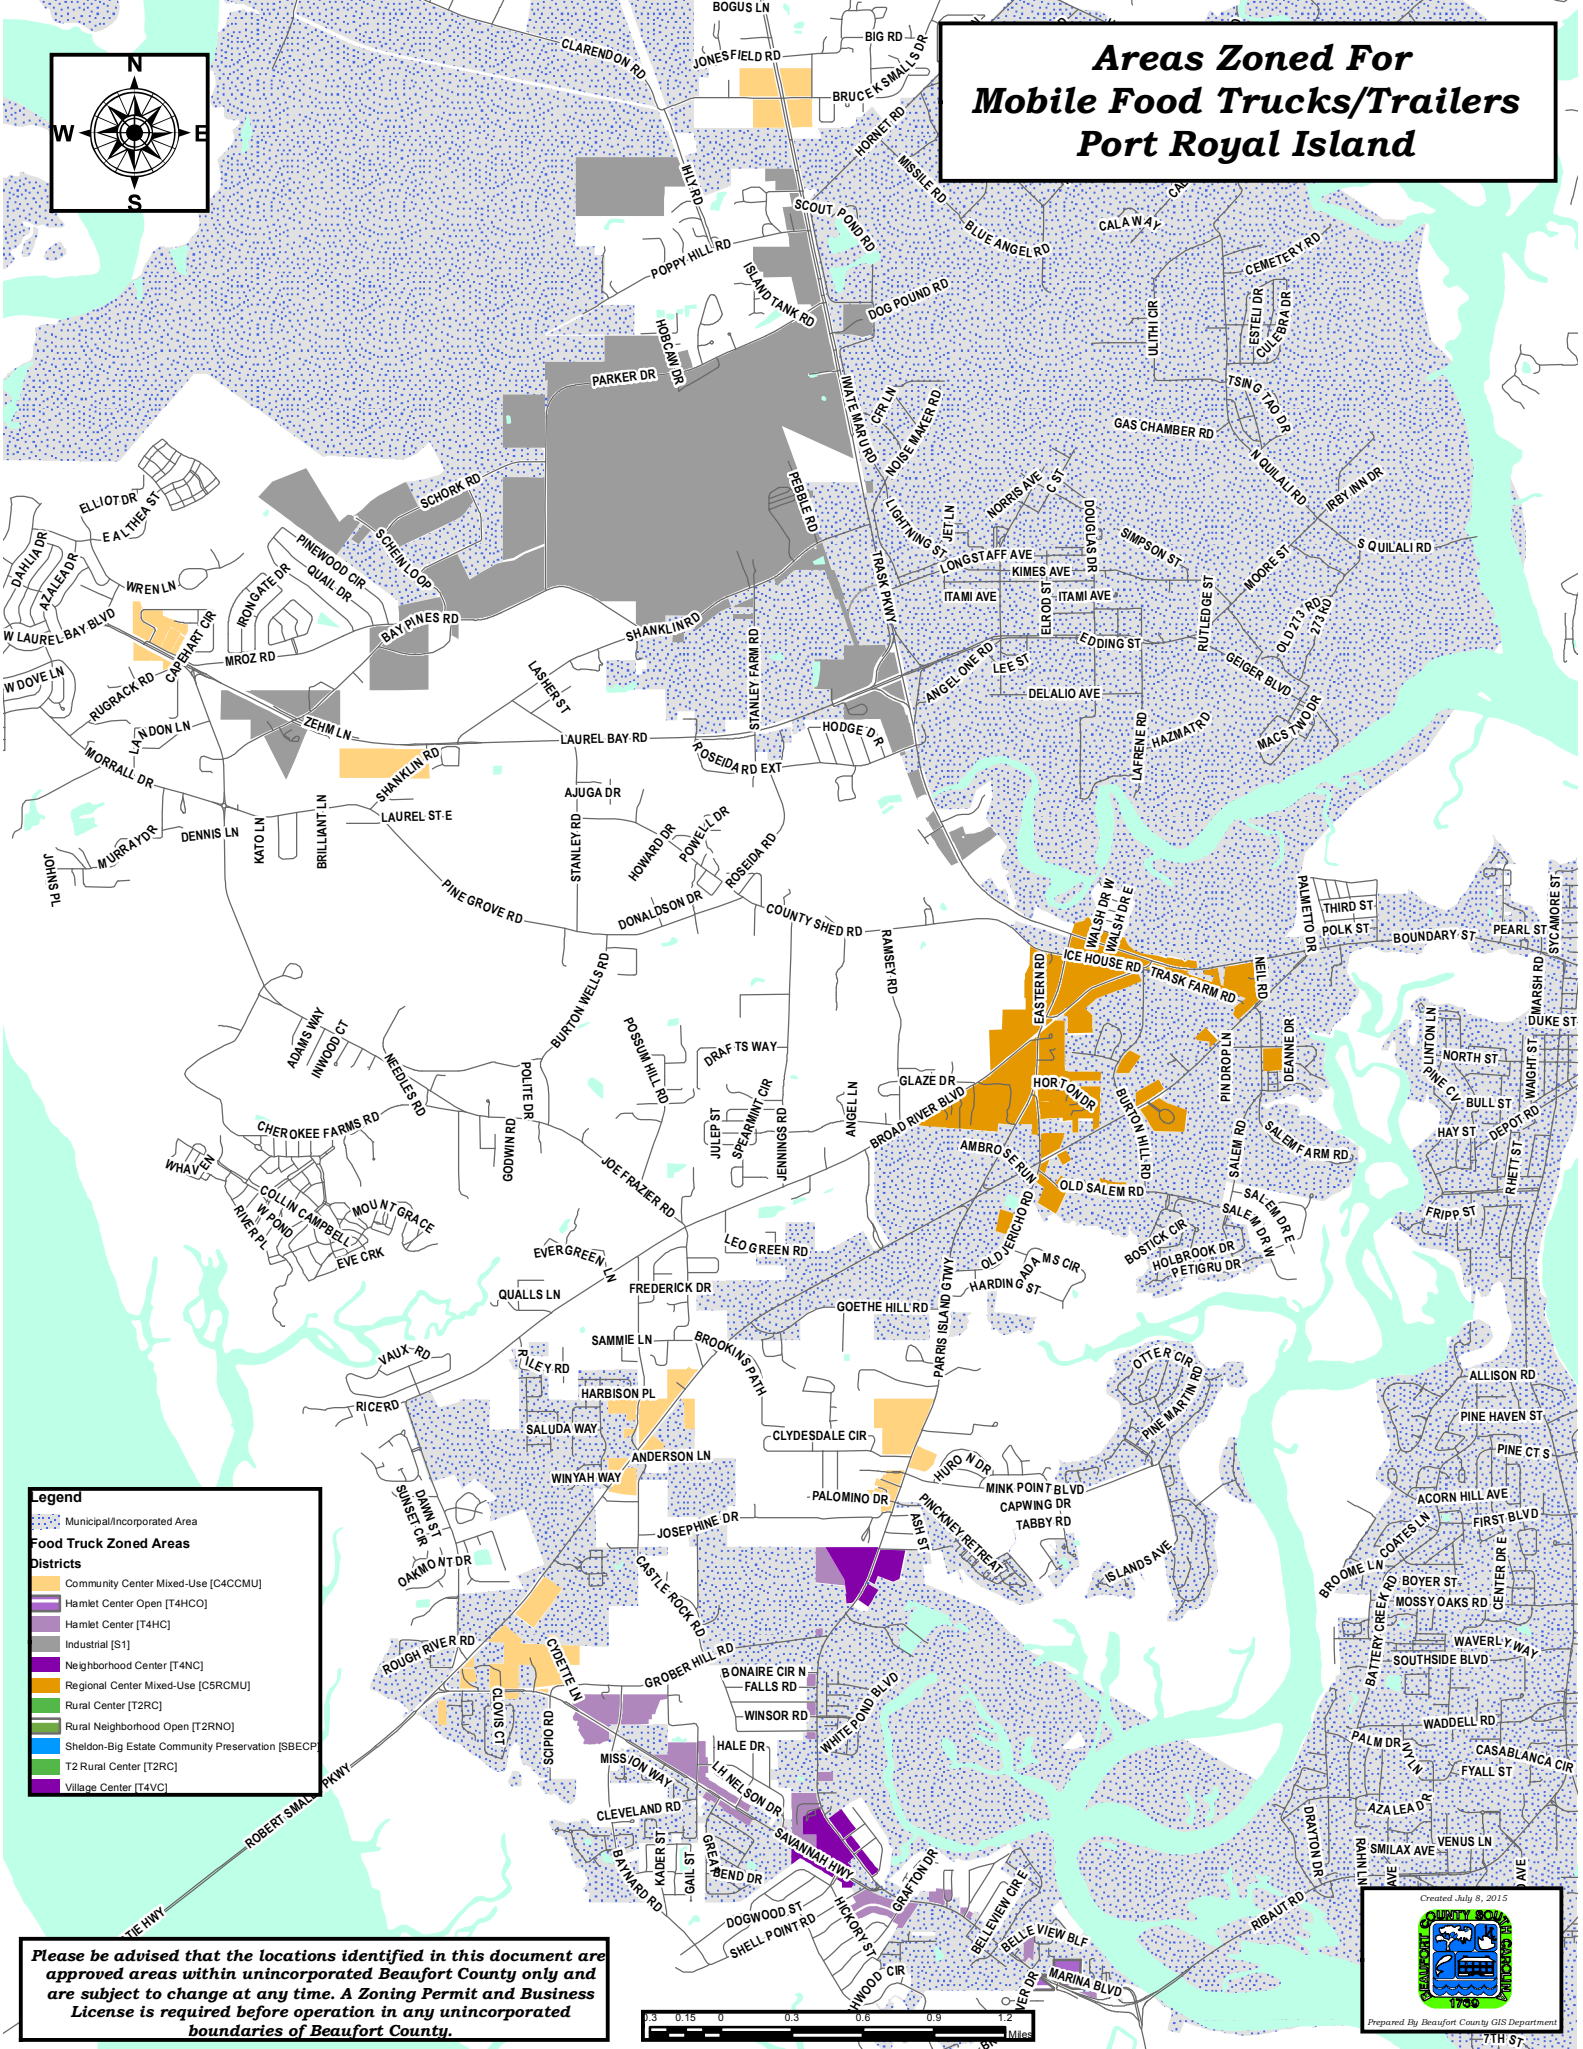

Areas Zoned For Mobile Food Trucks/Trailers Port Royal Island

Legend

- Municipal/Incorporated Area
- Food Truck Zoned Areas**
- Districts**
- Community Center Mixed-Use [C4CCMU]
- Hamlet Center Open [T4HCO]
- Hamlet Center [T4HC]
- Industrial [S1]
- Neighborhood Center [T4NC]
- Regional Center Mixed-Use [C5RCMCU]
- Rural Center [T2RC]
- Rural Neighborhood Open [T2RNO]
- Sheldon-Big Estate Community Preservation [SBCEP]
- T2 Rural Center [T2RC]
- Village Center [T4VC]

Please be advised that the locations identified in this document are approved areas within unincorporated Beaufort County only and are subject to change at any time. A Zoning Permit and Business License is required before operation in any unincorporated boundaries of Beaufort County.

Created July 8, 2015

Prepared By Beaufort County GIS Department