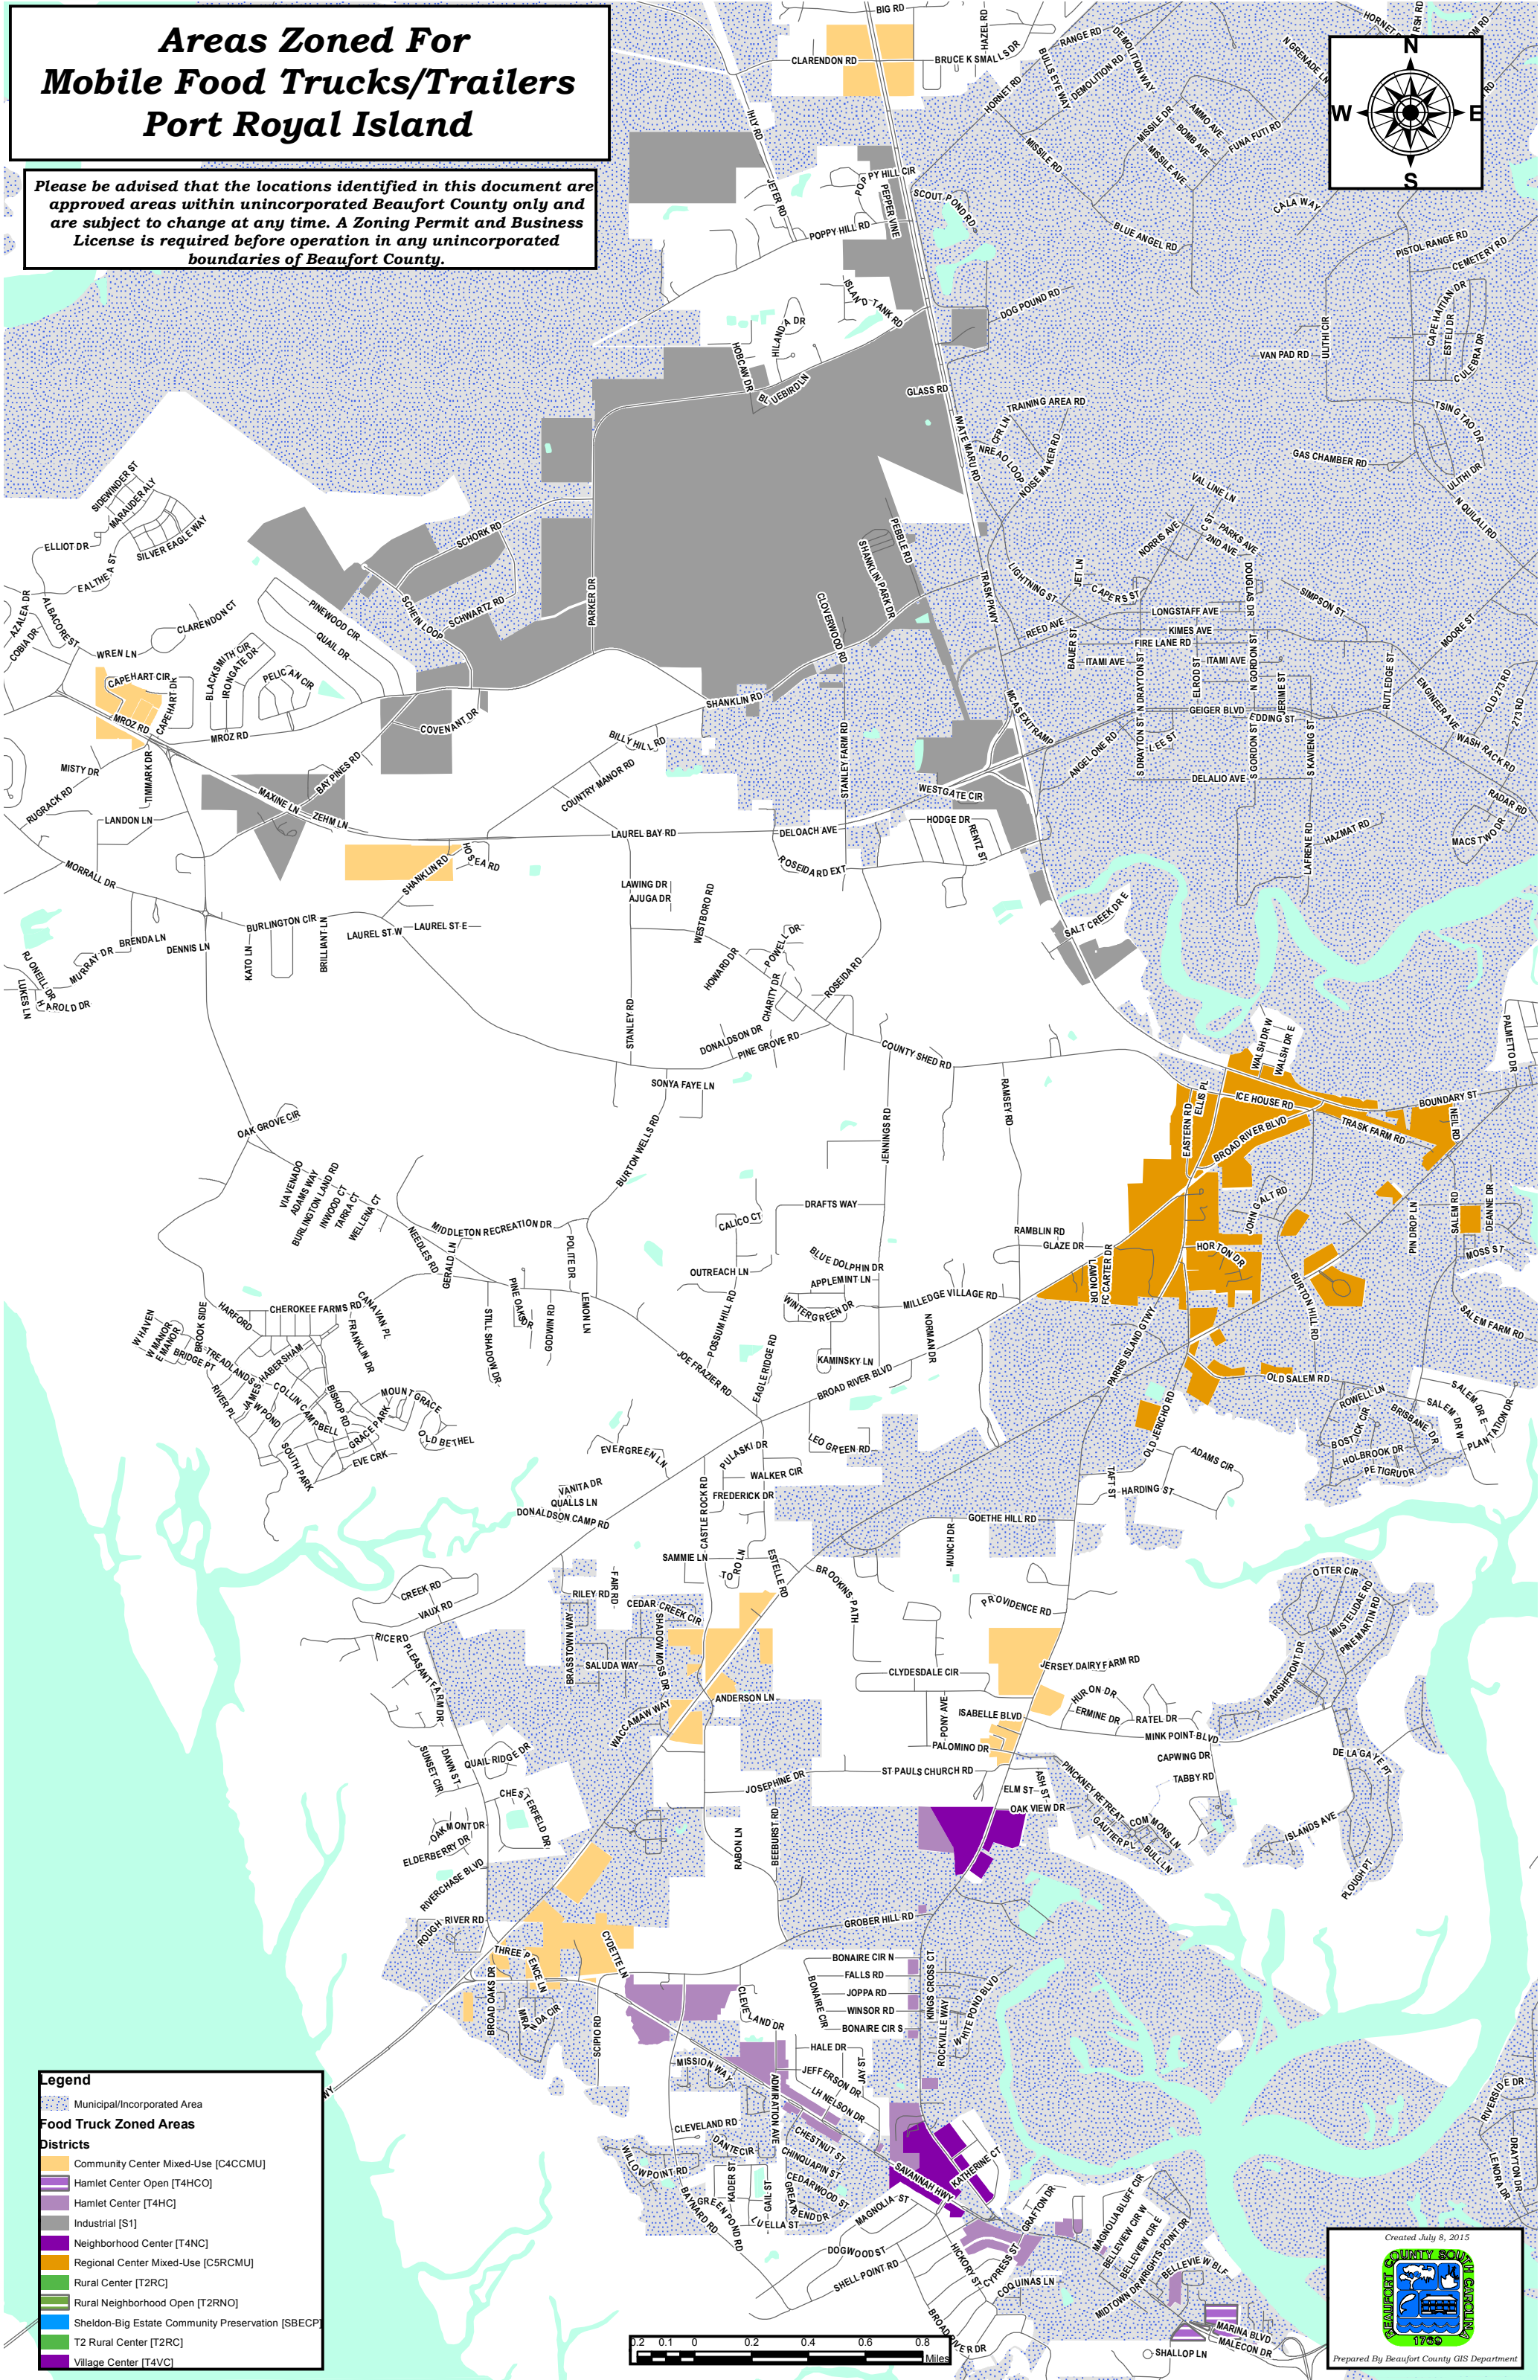

Areas Zoned For Mobile Food Trucks/Trailers Port Royal Island

Please be advised that the locations identified in this document are approved areas within unincorporated Beaufort County only and are subject to change at any time. A Zoning Permit and Business License is required before operation in any unincorporated boundaries of Beaufort County.

Legend

- Municipal/Incorporated Area
- Food Truck Zoned Areas**
- Districts**
- Community Center Mixed-Use [C4CCMU]
- Hamlet Center Open [T4HCO]
- Hamlet Center [T4HC]
- Industrial [S1]
- Neighborhood Center [T4NC]
- Regional Center Mixed-Use [C5RCMU]
- Rural Center [T2RC]
- Rural Neighborhood Open [T2RNO]
- Sheldon-Big Estate Community Preservation [SBECP]
- T2 Rural Center [T2RC]
- Village Center [T4VC]

Created July 8, 2015

Beaufort County
1793

Prepared By Beaufort County GIS Department