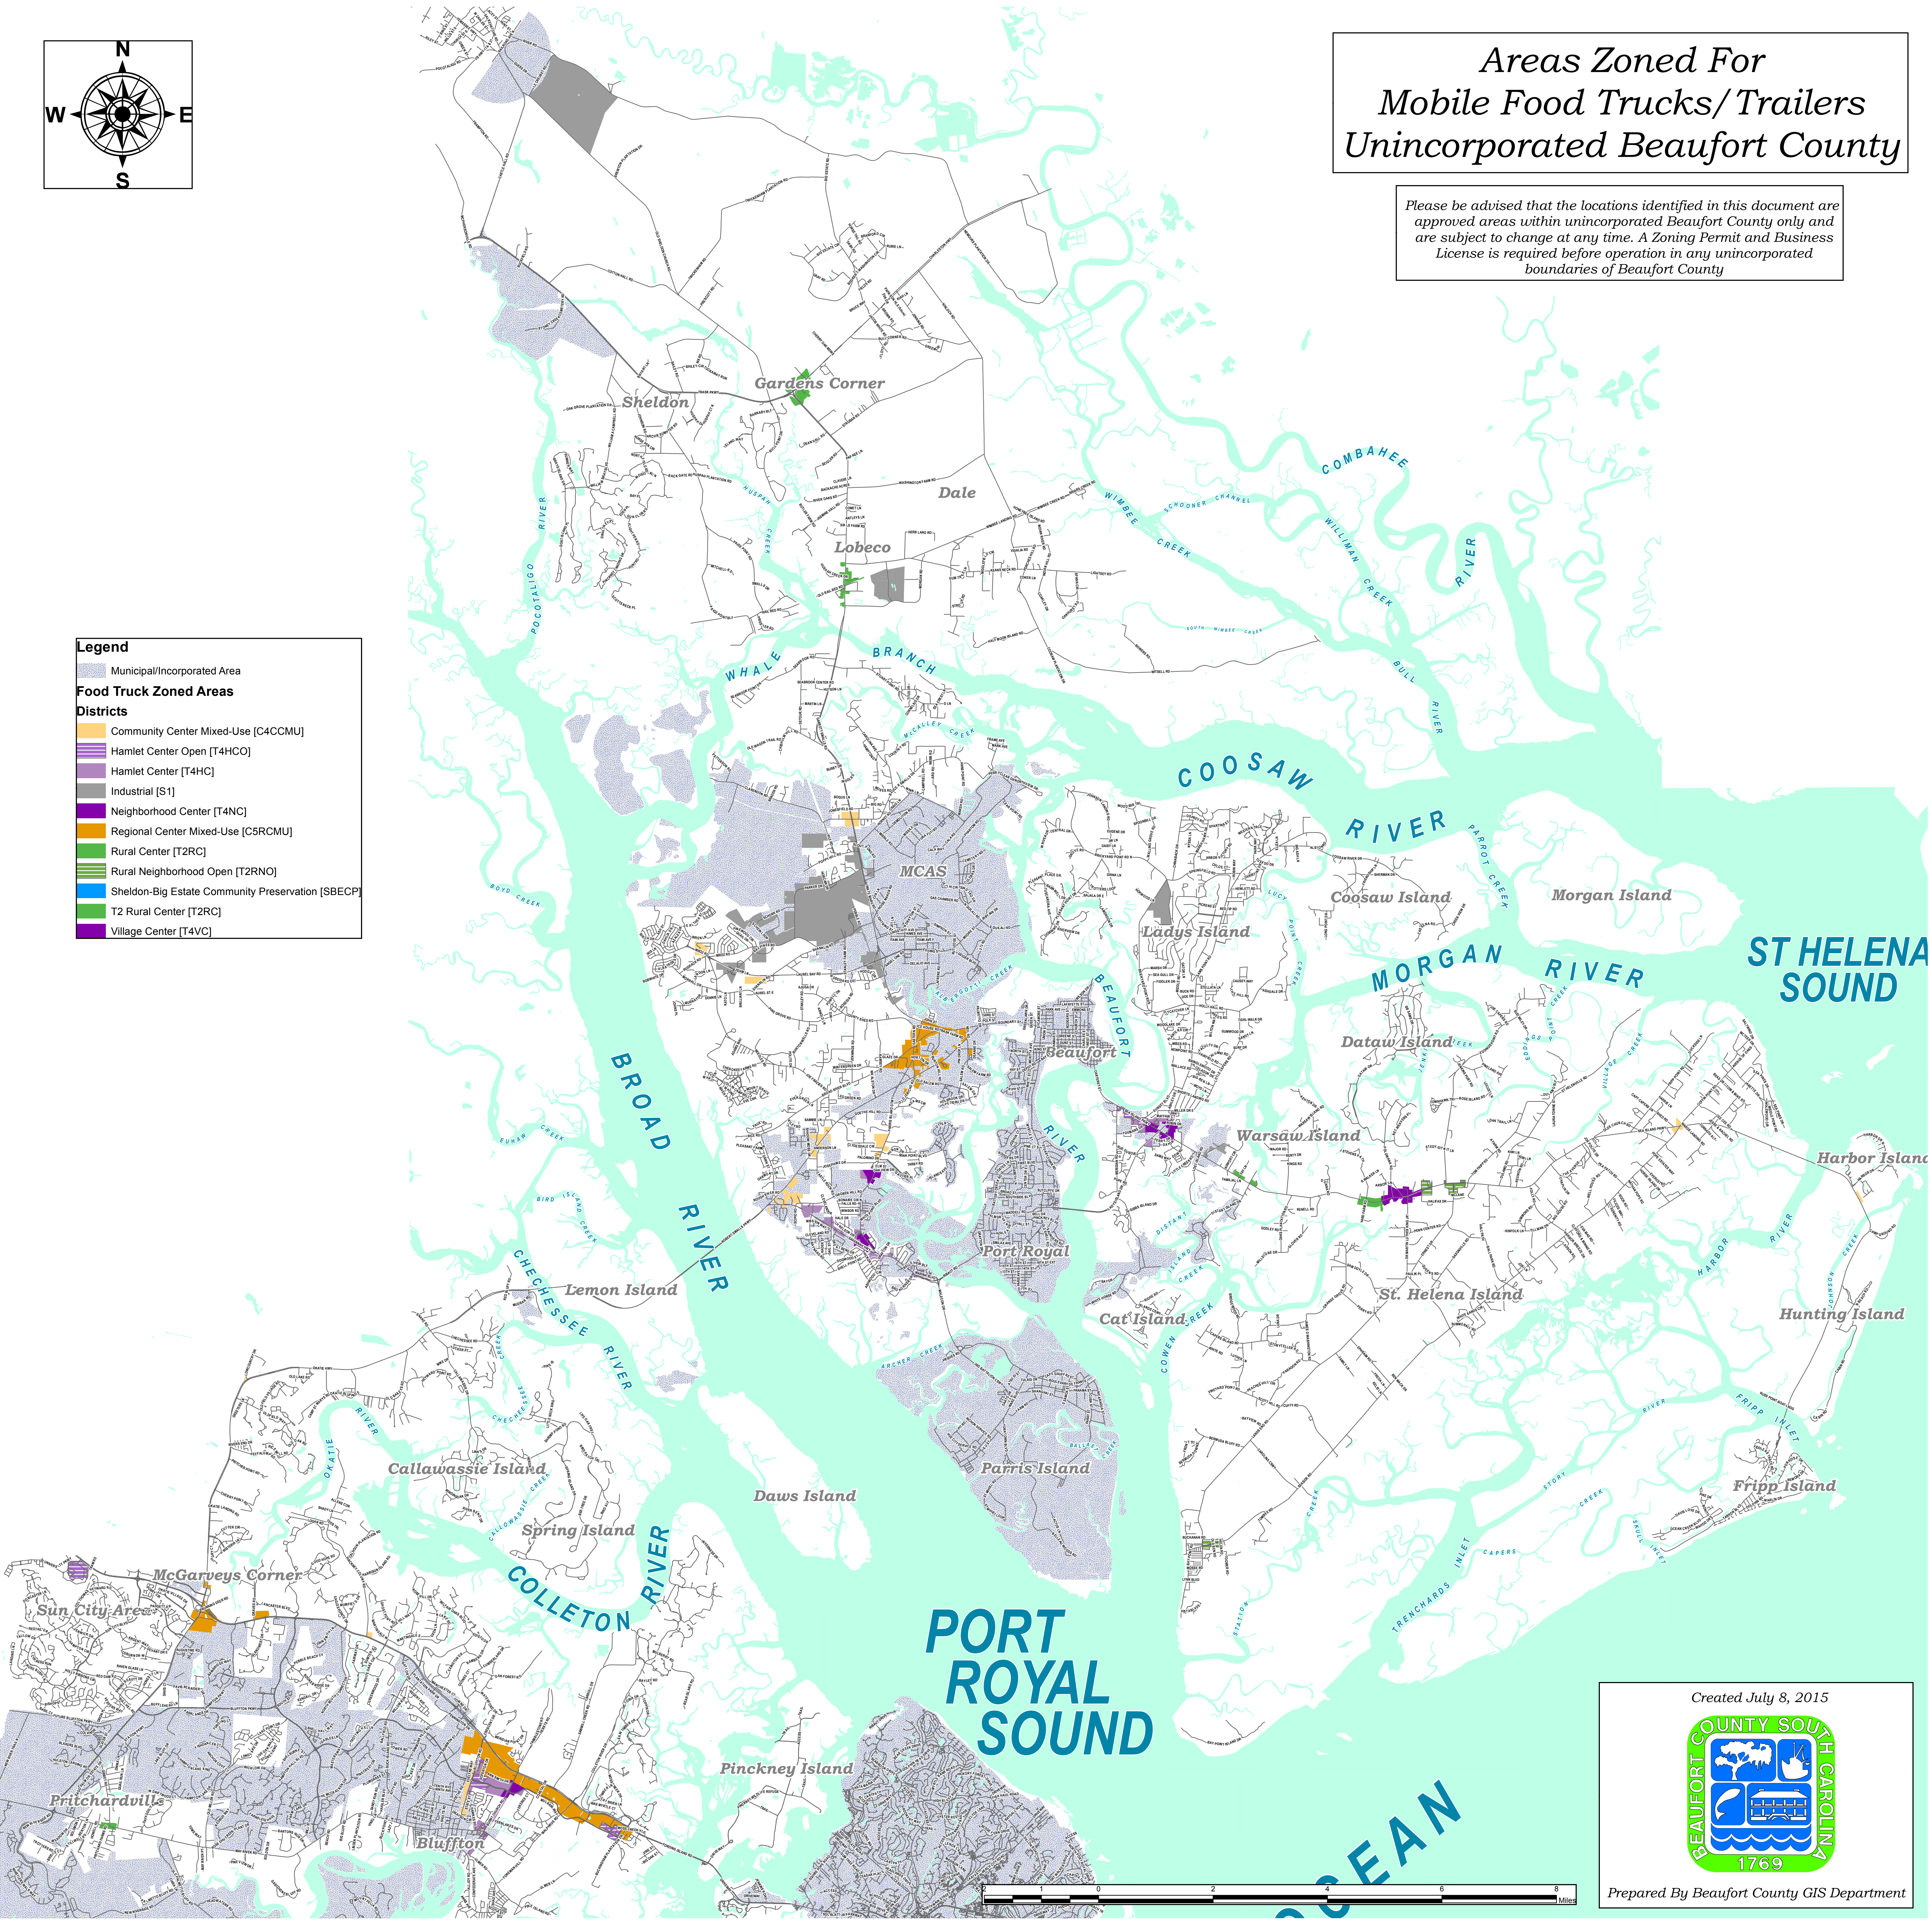

# Areas Zoned For Mobile Food Trucks/Trailers Unincorporated Beaufort County

Please be advised that the locations identified in this document are approved areas within unincorporated Beaufort County only and are subject to change at any time. A Zoning Permit and Business License is required before operation in any unincorporated boundaries of Beaufort County

**Legend**

- Municipal/Incorporated Area
- Food Truck Zoned Areas**
- Districts**
- Community Center Mixed-Use [C4CCMU]
- Hamlet Center Open [T4HCO]
- Hamlet Center [T4HC]
- Industrial [S1]
- Neighborhood Center [T4NC]
- Regional Center Mixed-Use [C5RCMU]
- Rural Center [T2RC]
- Rural Neighborhood Open [T2RNO]
- Sheldon-Big Estate Community Preservation [SBCECP]
- T2 Rural Center [T2RC]
- Village Center [T4VC]

Created July 8, 2015

Prepared By Beaufort County GIS Department